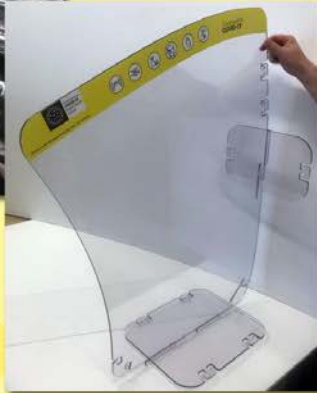

SIGNS AND POSTERS DESIGNED AND PRINTED TO CUSTOMER SPECIFICATIONS

Sizes: Custom Size

Material: Corriboard, Diabond, Paper

"HAND SANITIZING ZONE" SIGN

Sizes: Custom Size

Material: Vinyl, Matt Laminated

SIGNS, POSTERS, BANNERS

HSE GUIDELINE GRAPHICS

HSE POSTERS AND SNAP FRAMES

Sizes: A0, A1, A2, A3, A4

Material: Aluminum frame, paper poster

ROLL-UP BANNERS

Sizes: 850 x 2000mm

Material: Banner material, roll-up mechanism and carrier bag

WINDMASTERS

Sizes: A0, A1

Material: Aluminium frame and poster paper

SCREEN GUARDS

FOR OFFICES AND VEHICLES

VEHICLE SCREEN GUARD

Safety of staff, secured in place, easily removed

Sizes: Universal fitting for commercial vehicles